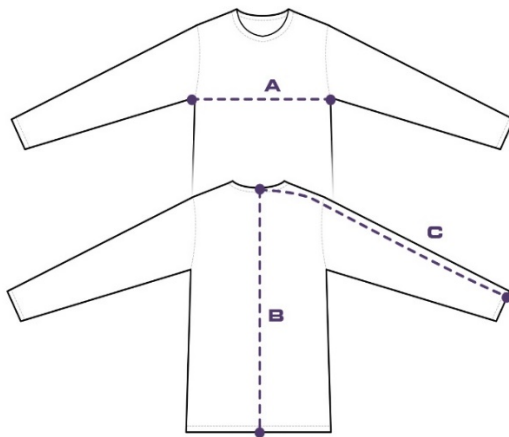

UV (SPF 50+) Shirt – Women's and Men's

UV (SPF 50+) Shirt - Women's Sizing

SIZING CHART WOMENS

STYLE #2666 LONGSLEEVE CREW NECK JERSEY

SIZE	CHEST WIDTH	BACK LENGTH	SLEEVE LENGTH
XS	18"	23"	30"
S	19"	23"	30"
M	20"	24"	31"
L	21"	25"	32"
XL	22"	25"	33"
2XL	24"	26"	34"
3XL	26"	27"	34"

MEASURE YOURSELF FOR THE BEST FIT

Get The Right Fit - For Comfort & Style!

A. CHEST WIDTH:

Measure from armpit to armpit across the chest.

B. BACK LENGTH:

Measure from centre of back at neck to bottom of shirt.

C. SLEEVE LENGTH:

Measure from centre of back at neck, down across shoulder to elbow and down to wrist.

TIP:

One of the easiest ways to go about finding a good fit is to find a shirt in your closet that fits you well and lay it out on a table. Take the measurements of that shirt as shown here. Then choose the closest fit from one of our sizing charts.

UV (SPF 50+) Shirt - Men's Sizing

2956

Men's Hooded Tee

Body Style Information Sheet

Slim shoulder, slim arm

Body	Style #
Description	2956 – Men's Hooded Tee
Gender	Men
Sizes Offered	XS – 4XL
Sleeve Option	Long
Additional Notes	