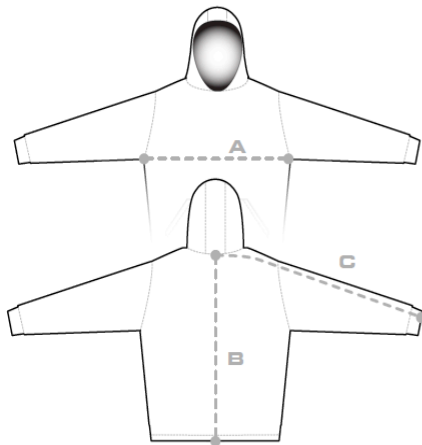

C. SLEEVE LENGTH:

Measure from centre of back at neck, down across shoulder to elbow and down to wrist.

TIP:

One of the easiest ways to go about finding a good fit is to find a shirt in your closet that fits you well and lay it out on a table. Take the measurements of that shirt as shown here. Then choose the closest fit from one of our sizing charts.

Hoodie - Men's Sizing

SIZING CHART

MENS

STYLE #2736 PULLOVER HOODIE

SIZE	CHEST WIDTH	BACK LENGTH	SLEEVE LENGTH
XXS	22"	26"	33"
XS	23"	27"	34"
S	24"	28"	35"
M	25"	29"	36"
L	26"	30"	37"
XL	27"	31"	38"
2XL	28"	32"	38"
3XL	30"	33"	39"
4XL	32"	33"	39"
5XL	34"	34"	40"

MEASURE YOURSELF FOR THE BEST FIT

Get The Right Fit - For Comfort & Style!

A. CHEST WIDTH:

Measure from armpit to armpit across the chest.

B. BACK LENGTH:

Measure from centre of back at neck to bottom of shirt.