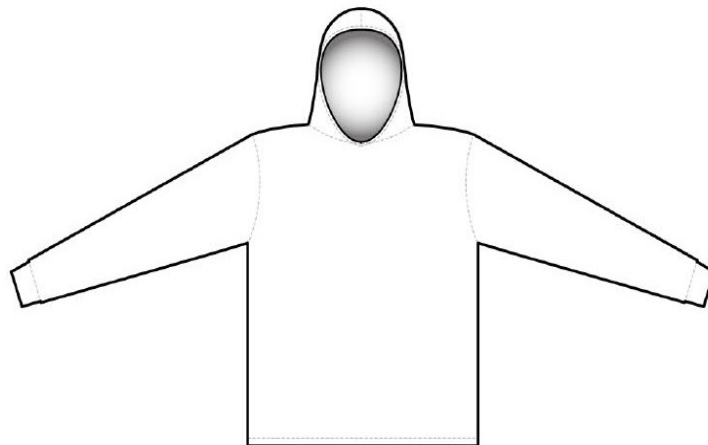

C. SLEEVE LENGTH:

Measure from centre of back at neck, down across shoulder to elbow and down to wrist.

TIP:

One of the easiest ways to go about finding a good fit is to find a shirt in your closet that fits you well and lay it out on a table. Take the measurements of that shirt as shown here. Then choose the closest fit from one of our sizing charts.

UV (SPF 50+) Shirt - Men's Sizing

2956

Men's Hooded Tee

Body Style Information Sheet

Slim shoulder, slim arm

Body	Style #
Description	2956 – Men's Hooded Tee
Gender	Men
Sizes Offered	XS – 4XL
Sleeve Option	Long
Additional Notes	

SIZE	CHEST	BACK	SLEEVE LENGTH	
			SHORT	LONG
XXS	--	--	--	--
XS	21"	28"	18"	30.5"
S	22"	29"	19"	31.5"
M	23"	30"	20"	32.5"
L	24"	31"	21"	33.5"
XL	25"	32"	22"	34.5"
2XL	26"	32"	22"	35.5"
3XL	27"	33"	23"	36.5"
4XL	29"	33"	23"	36.5"
5XL	31"	33"	23.5"	37"
6XL	32"	34"	23.5"	37"