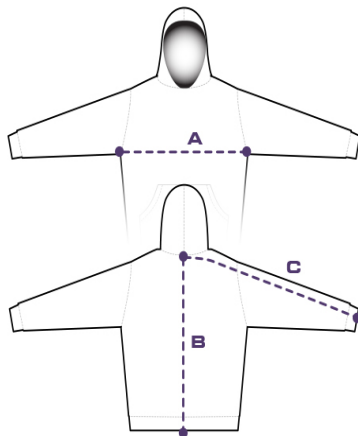

SIZE	CHEST	BACK	SLEEVE LENGTH	
			SHORT	LONG
XXS	--	--	--	--
XS	21"	28"	18"	30.5"
S	22"	29"	19"	31.5"
M	23"	30"	20"	32.5"
L	24"	31"	21"	33.5"
XL	25"	32"	22"	34.5"
2XL	26"	32"	22"	35.5"
3XL	27"	33"	23"	36.5"
4XL	29"	33"	23"	36.5"
5XL	31"	33"	23.5"	37"
6XL	32"	34"	23.5"	37"

Hoodie

Ontario Women Anglers

Hoodie - Women's Sizing

SIZING CHART WOMENS STYLE #2808 PULLOVER HOODIE

SIZE	CHEST WIDTH	BACK LENGTH	SLEEVE LENGTH
XS	19"	22"	32.5"
S	20"	22.5"	33"
M	21"	23"	34"
L	22"	24"	34.5"
XL	23"	25"	35"
2XL	24"	26"	35.5"
3XL	25"	27"	36"
4XL	26"	27.5"	36.5"

MEASURE YOURSELF FOR THE BEST FIT Get The Right Fit - For Comfort & Style!

A. CHEST WIDTH:

Measure from armpit to armpit across the chest.

B. BACK LENGTH:

Measure from centre of back at neck to bottom of shirt.

C. SLEEVE LENGTH:

Measure from centre of back at neck, down across shoulder to elbow and down to wrist.

TIP:

One of the easiest ways to go about finding a good fit is to find a shirt in your closet that fits you well and lay it out on a table. Take the measurements of that shirt as shown here. Then choose the closest fit from one of our sizing charts.